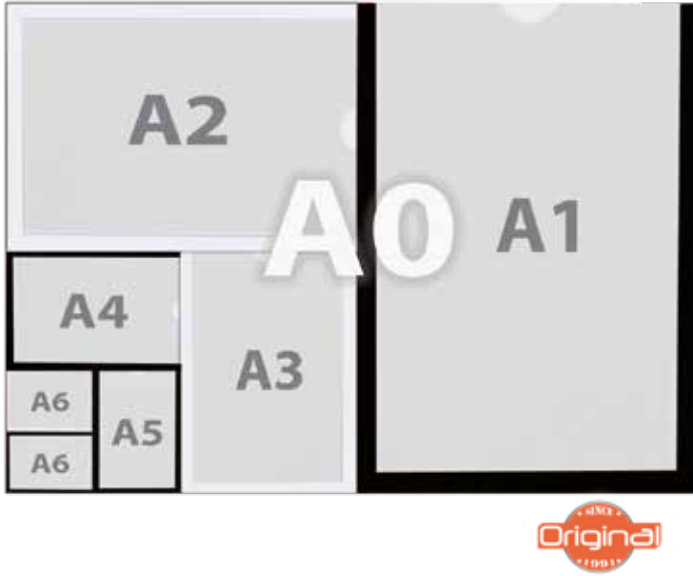

PRODOC

High-quality document protection

VISUAL MANAGEMENT